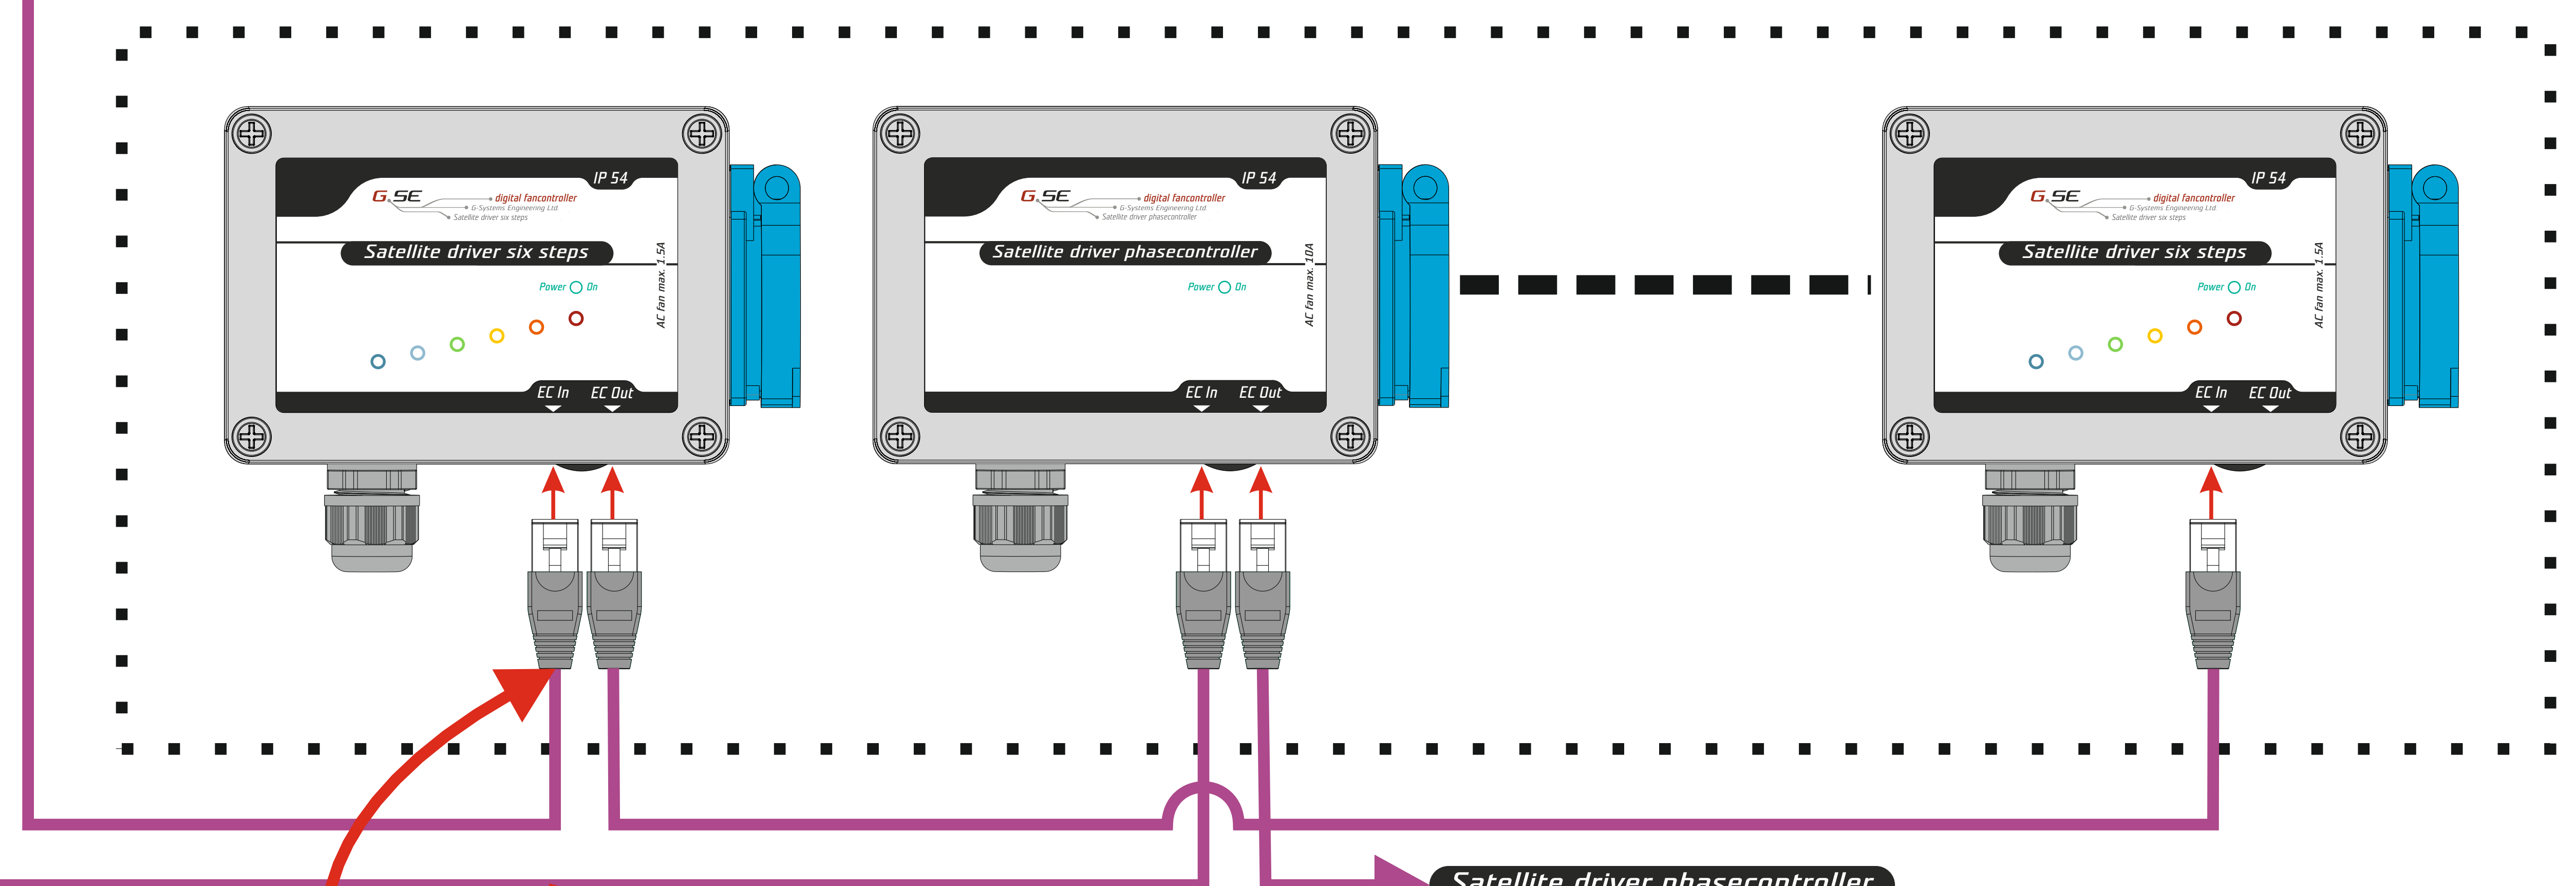

Master controllers with EC exit

Exhaust air fan satellite (slave controllers)

Intake air fan satellite (slave controllers)

!!! Do not connect 6 step driver to master intake air fan
(It wont switch synchron with the exhaust air fan)