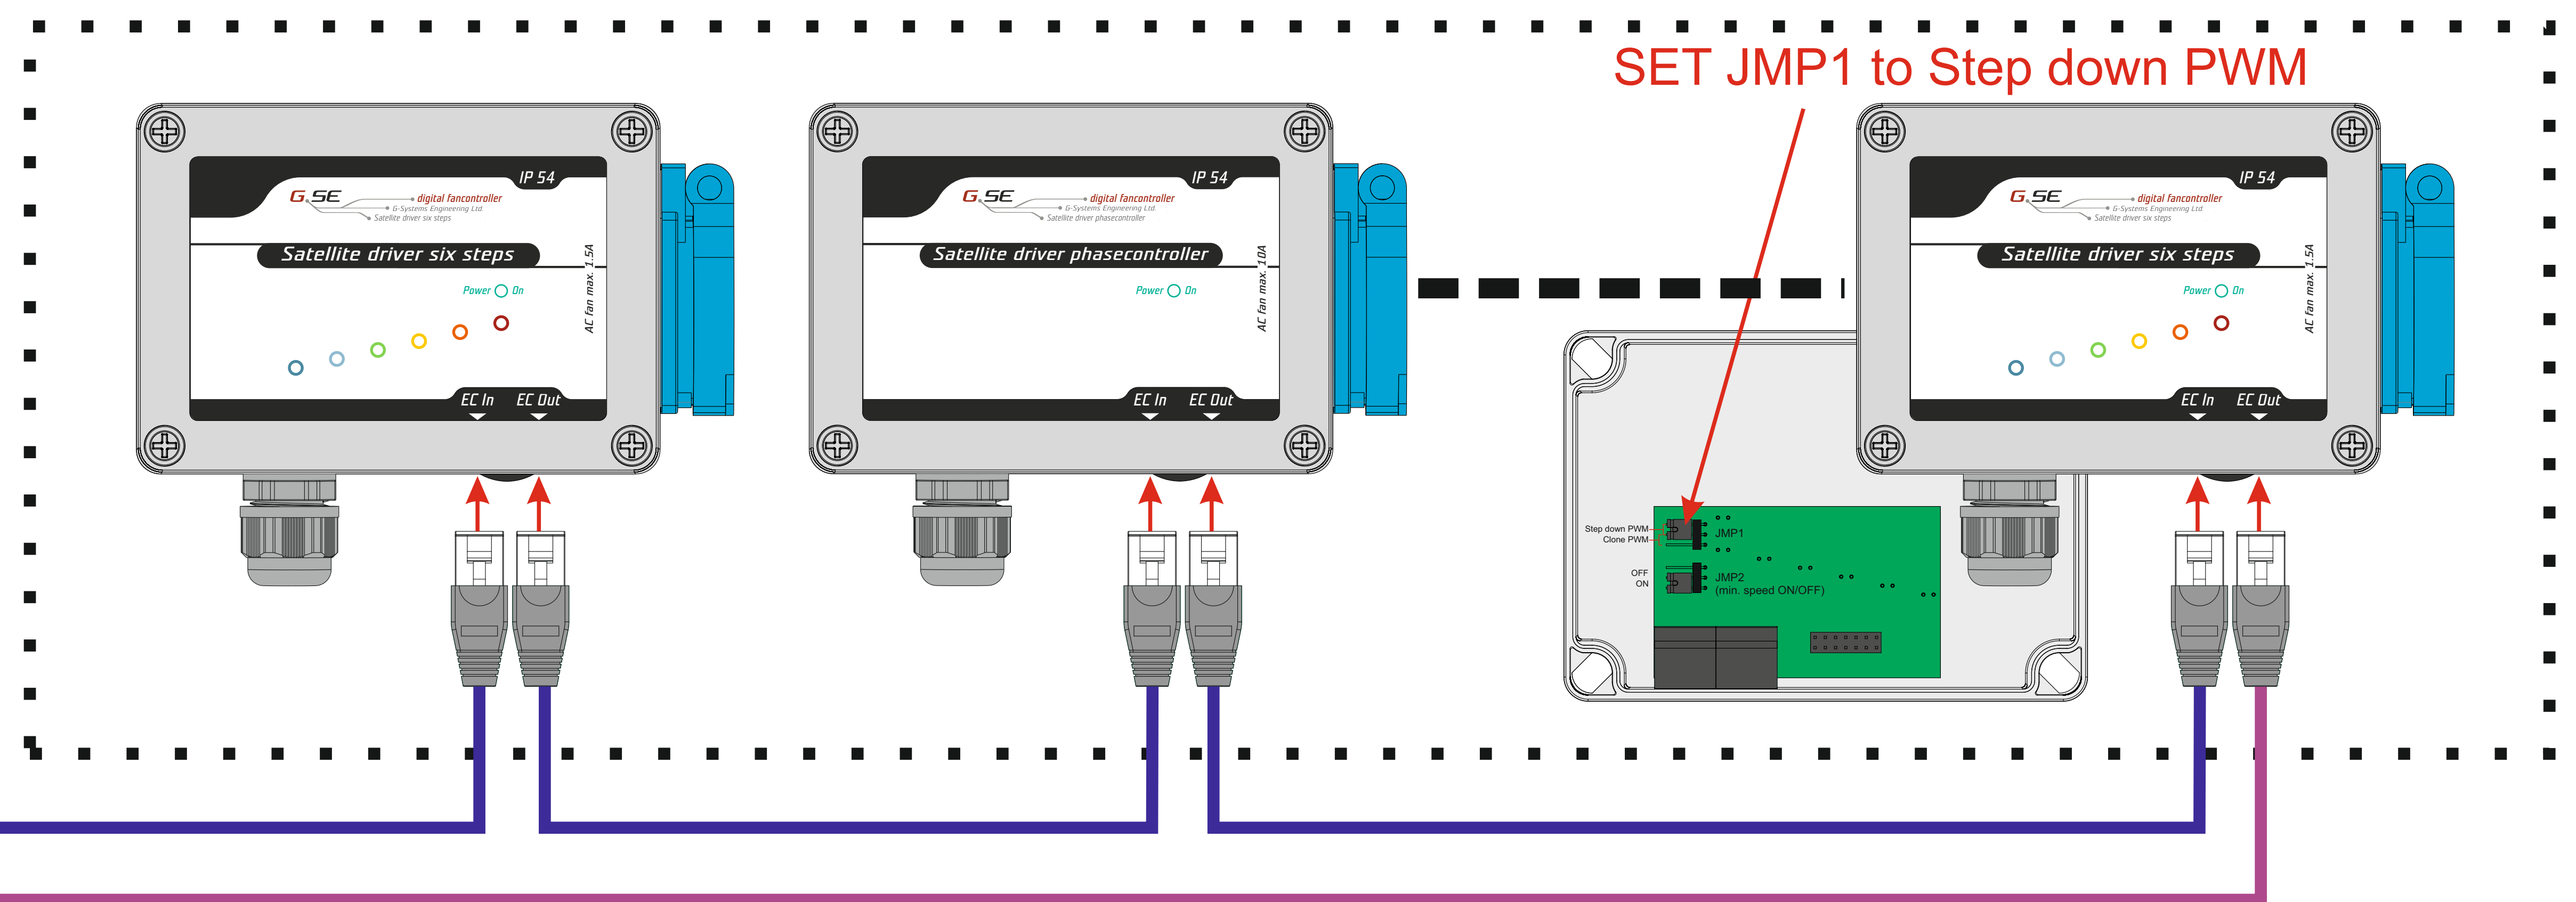

Master controllers with EC exit

Exhaust air fan satellite (slave controllers)

Intake air fan satellite (slave controllers)

!!! Do not connect 6 step driver to master intake air fan
(It wont switch synchron with the exhaust air fan)