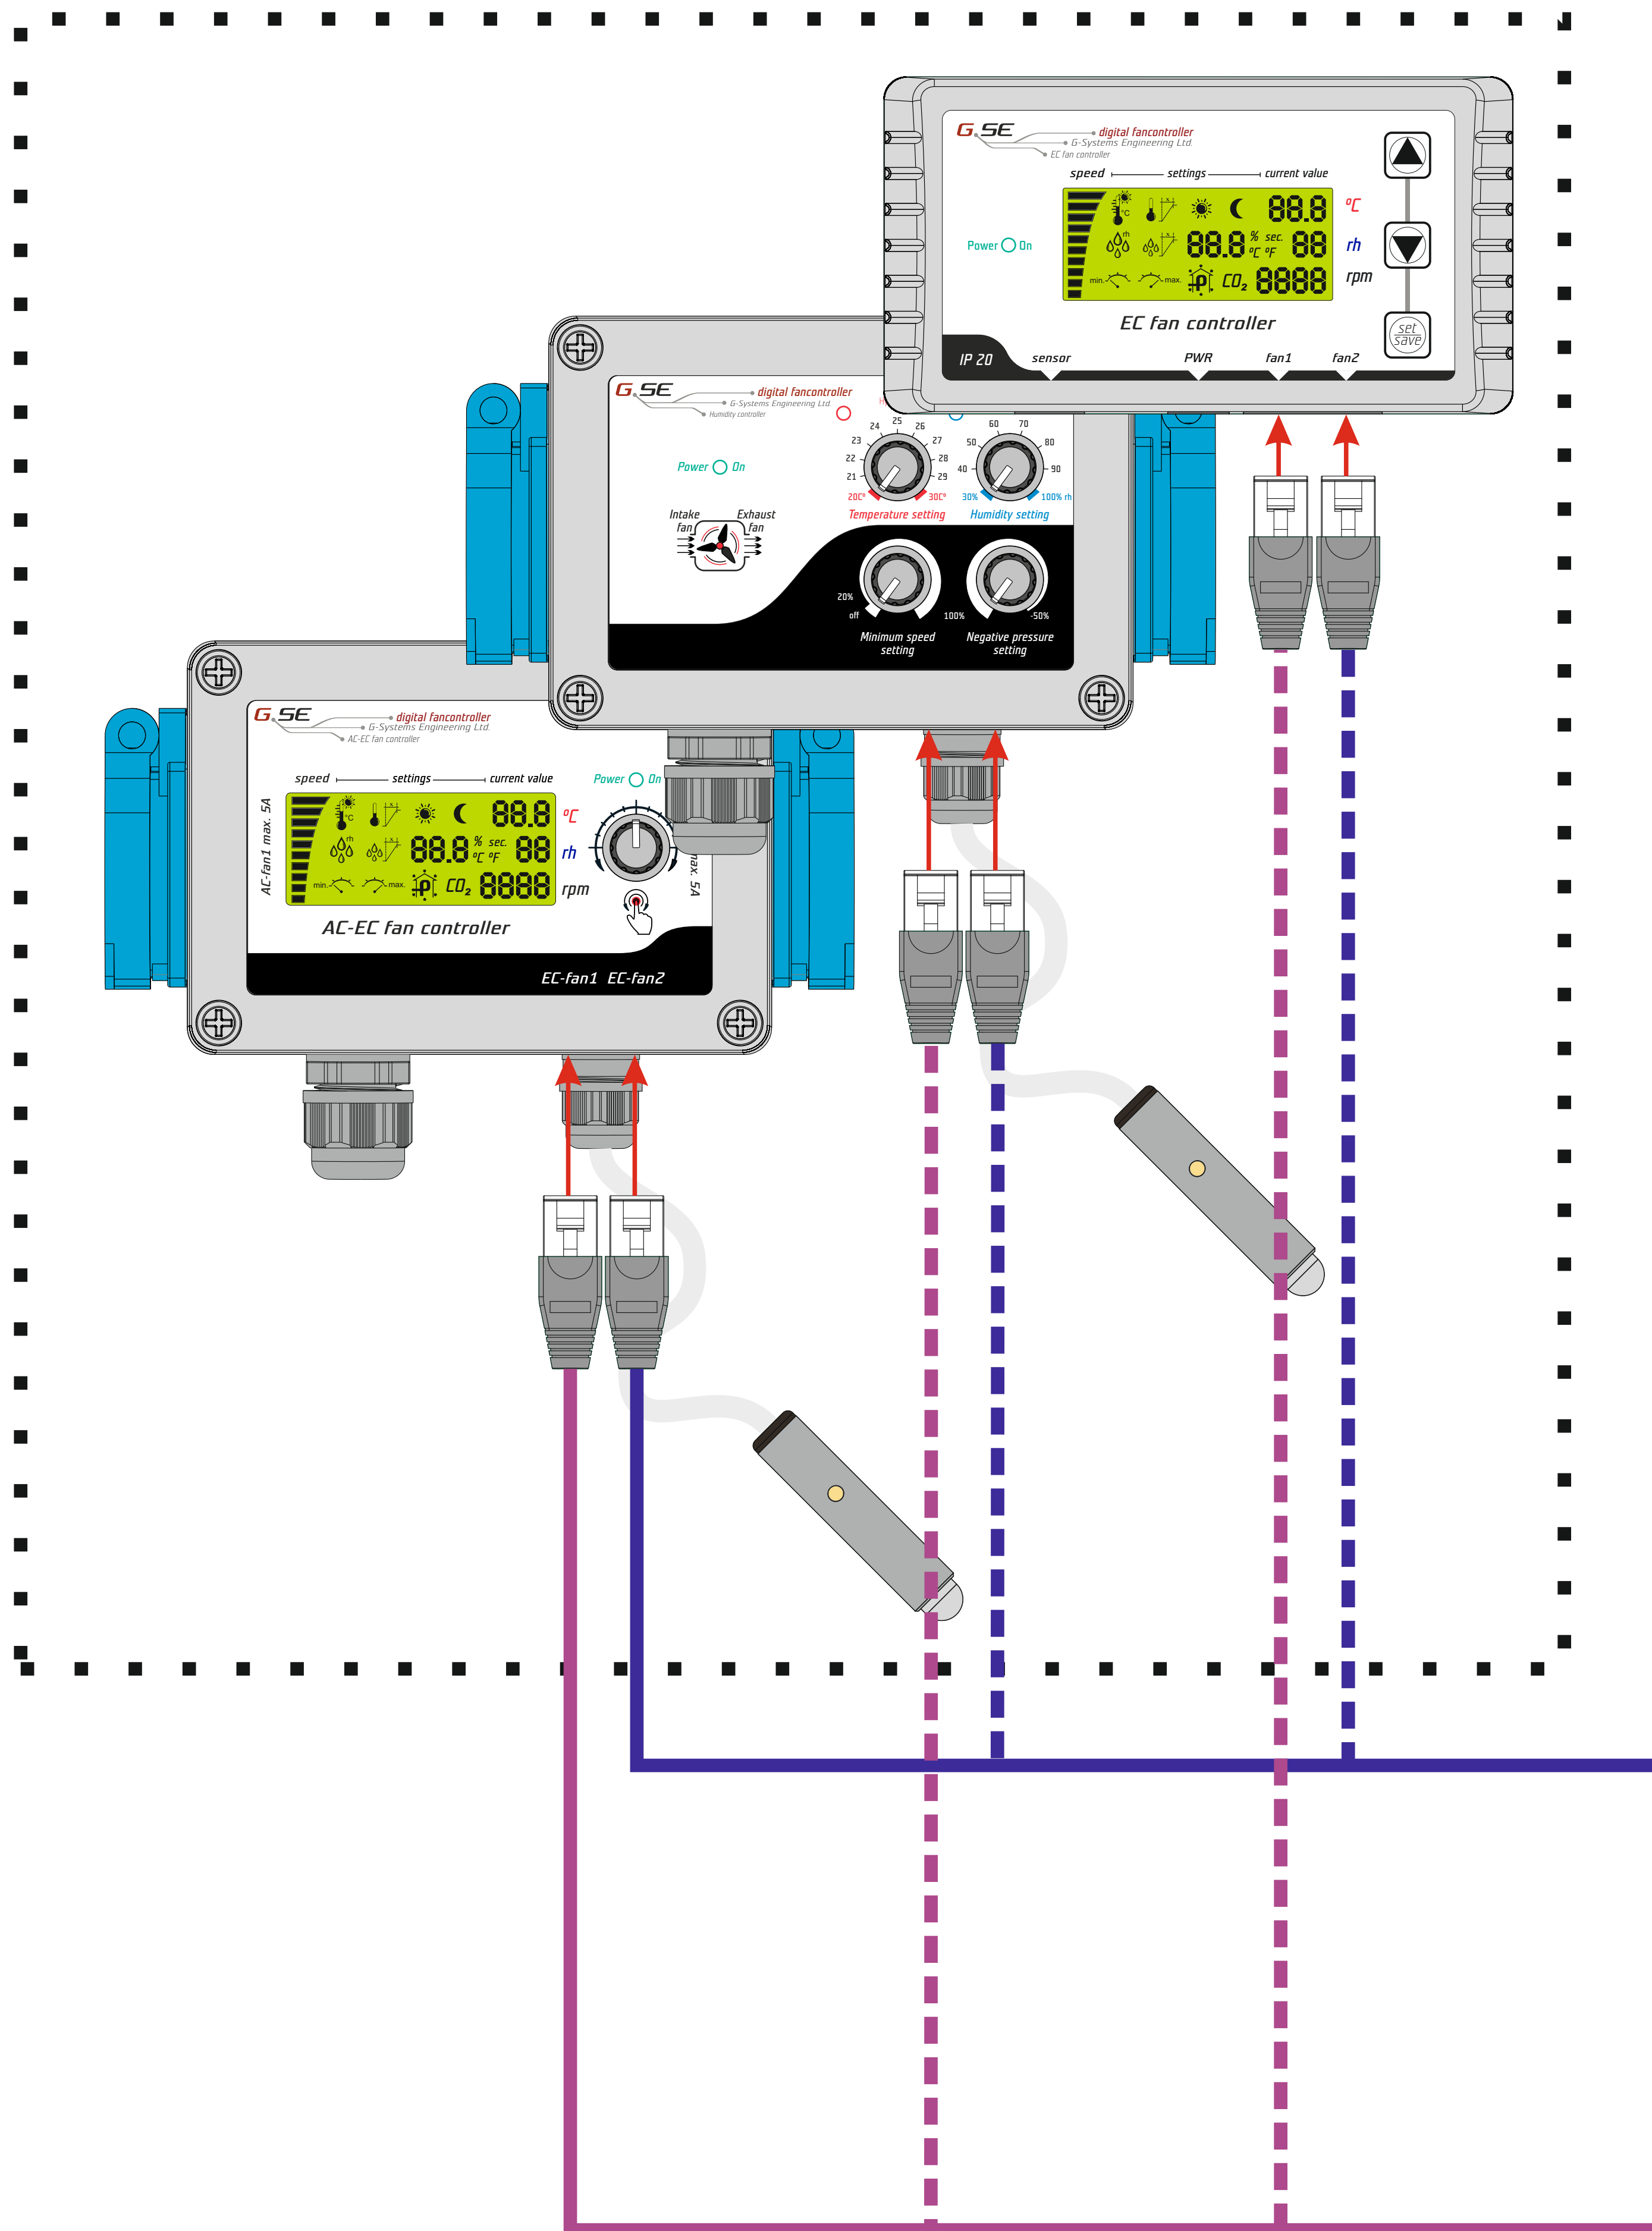

Master controllers with EC exit

Exhaust air fan satellite (slave controllers)

Intake air fan satellite (slave controllers)

!!! Do not connect 6 step driver to master intake air fan
(It wont switch synchron with the exhaust air fan)